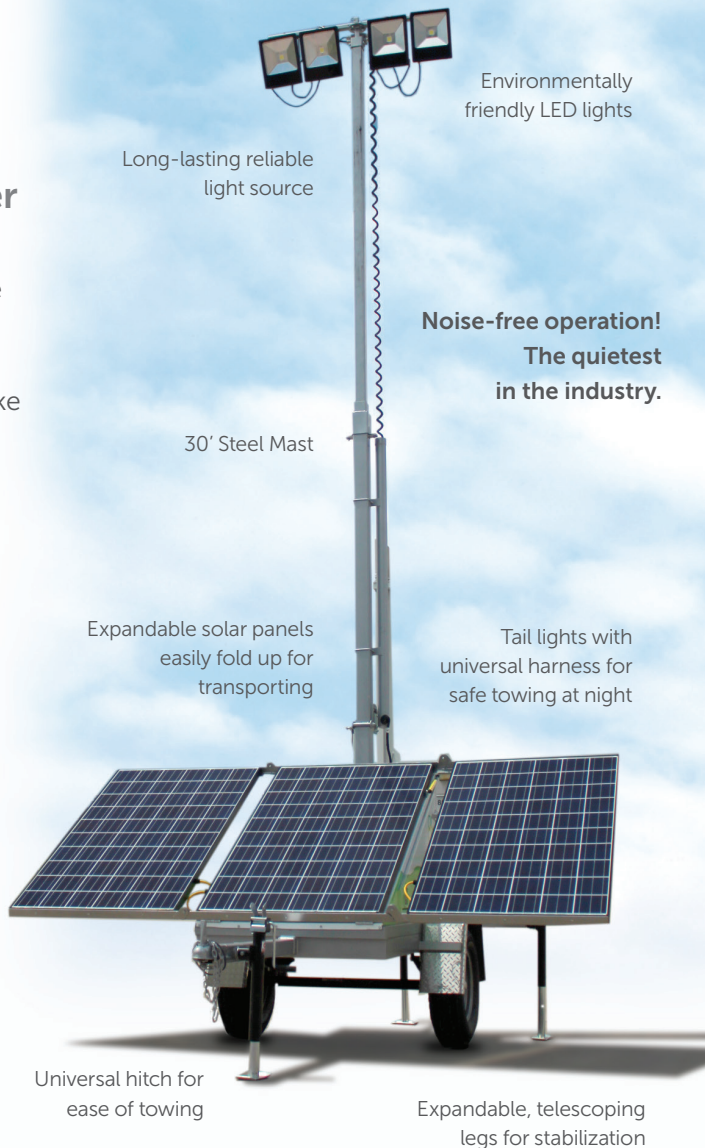

Introducing ... a new green way to provide self-powered lighting.

SPOT

Solar Powered On-site Tower

SPOT is THE portable lighting alternative to traditional diesel-powered units. You can count on SPOT—the ready, reliable and renewable way to shine a light. Unlike diesel light towers that burn fuel, create emissions, generate high levels of noise, and require regular refueling, the SPOT portable light tower is:

- Green and clean
- Noise-free
- Portable
- Mobile
- Low maintenance
- Self-powered

SPOT, the portable solar light tower, is the **ONLY** alternative to diesel light towers.

spotTM

A portable green lighting solution.